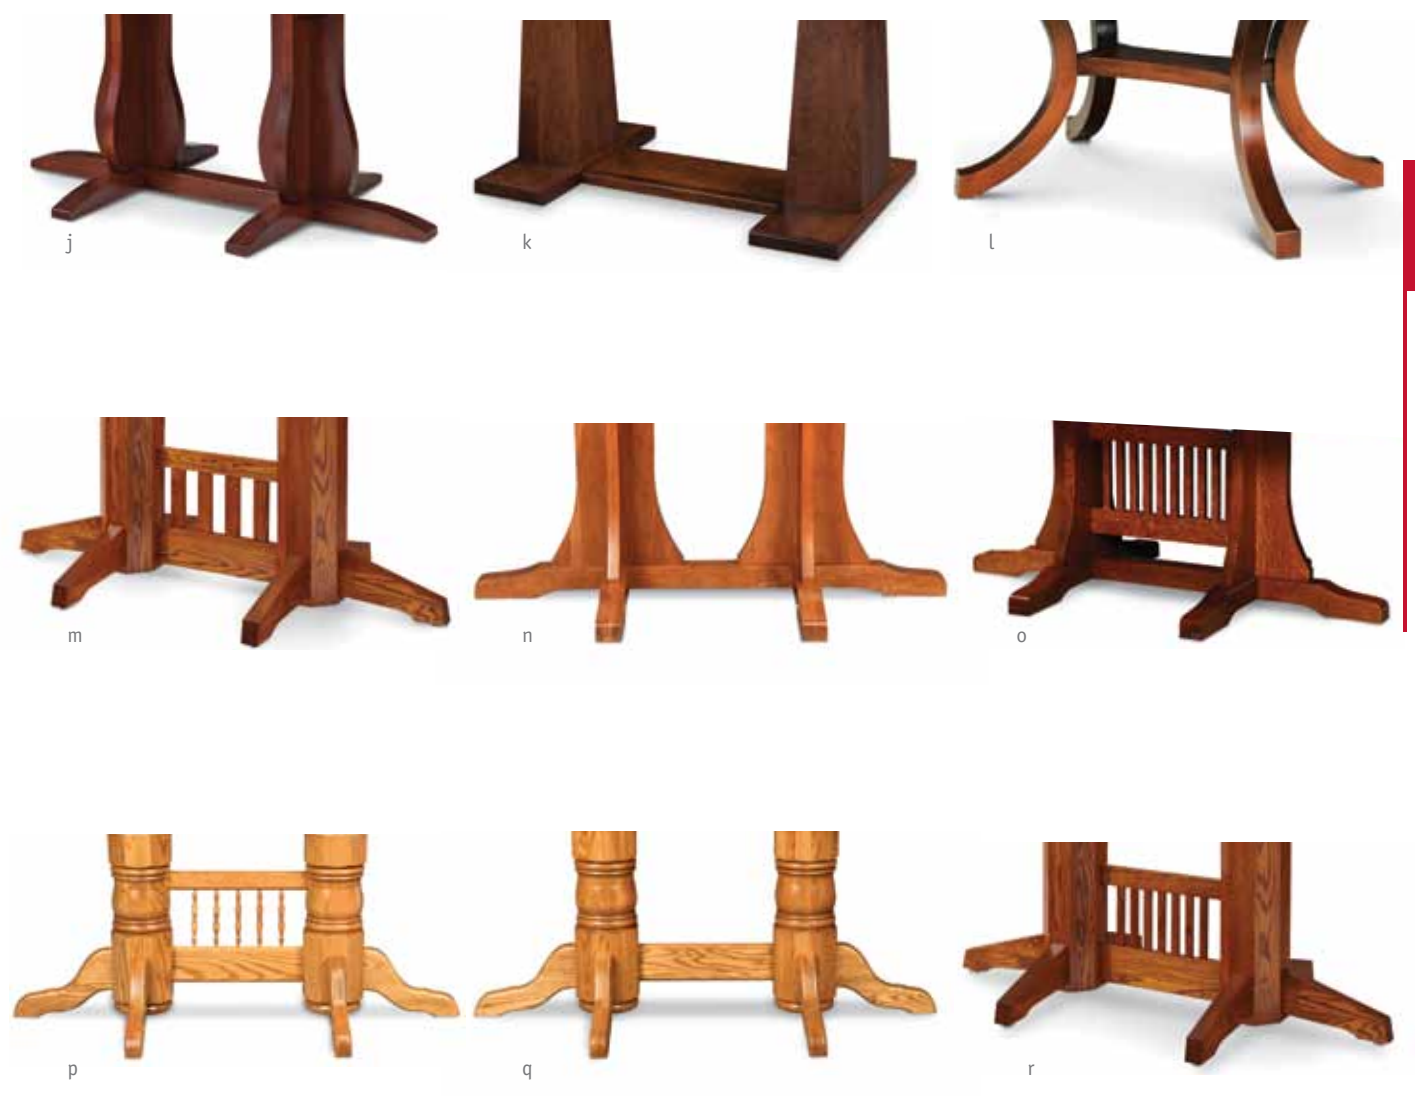

☐ **Medium Roundover** SATE-80

- **j Hartford**
  - ☐ table height SAD-HF30
  - ☐ counter height SAD-HF36
  - ☐ bar height SAD-HF42
- **k Jefferson**
  - ☐ table height SAD-JF30
  - ☐ counter height SAD-JF36
  - ☐ bar height SAD-JF42

  No aprons on self-storing leaves.
- **l Loft II**
  - ☐ table height SAD-L230
  - ☐ counter height SAD-L236

  Supports up to two self-storing leaves.
  No aprons on self-storing leaves.
  72" Max Length.

- **m Mission Slats**
  - ☐ table height SAD-MS30
  - ☐ counter height SAD-MS36
  - ☐ bar height SAD-MS42
- **n Prairie Mission**
  - ☐ table height SAD-PM30
  - ☐ counter height SAD-PM36
  - ☐ bar height SAD-PM42
- **o Prairie Mission II**
  - ☐ table height SAD-PMII30
  - ☐ counter height SAD-PMII36
  - ☐ bar height SAD-PMII42

- **p Traditional with Spindle Rail**
  - ☐ table height SAD-PP30
  - ☐ counter height SAD-PP36
  - ☐ bar height SAD-PP42
- **q Traditional**
  - ☐ table height SAD-PR30
  - ☐ counter height SAD-PR36
  - ☐ bar height SAD-PR42
- **r Prairie Mission Slats**
  - ☐ table height SAD-PS30
  - ☐ counter height SAD-PS36
  - ☐ bar height SAD-PS42