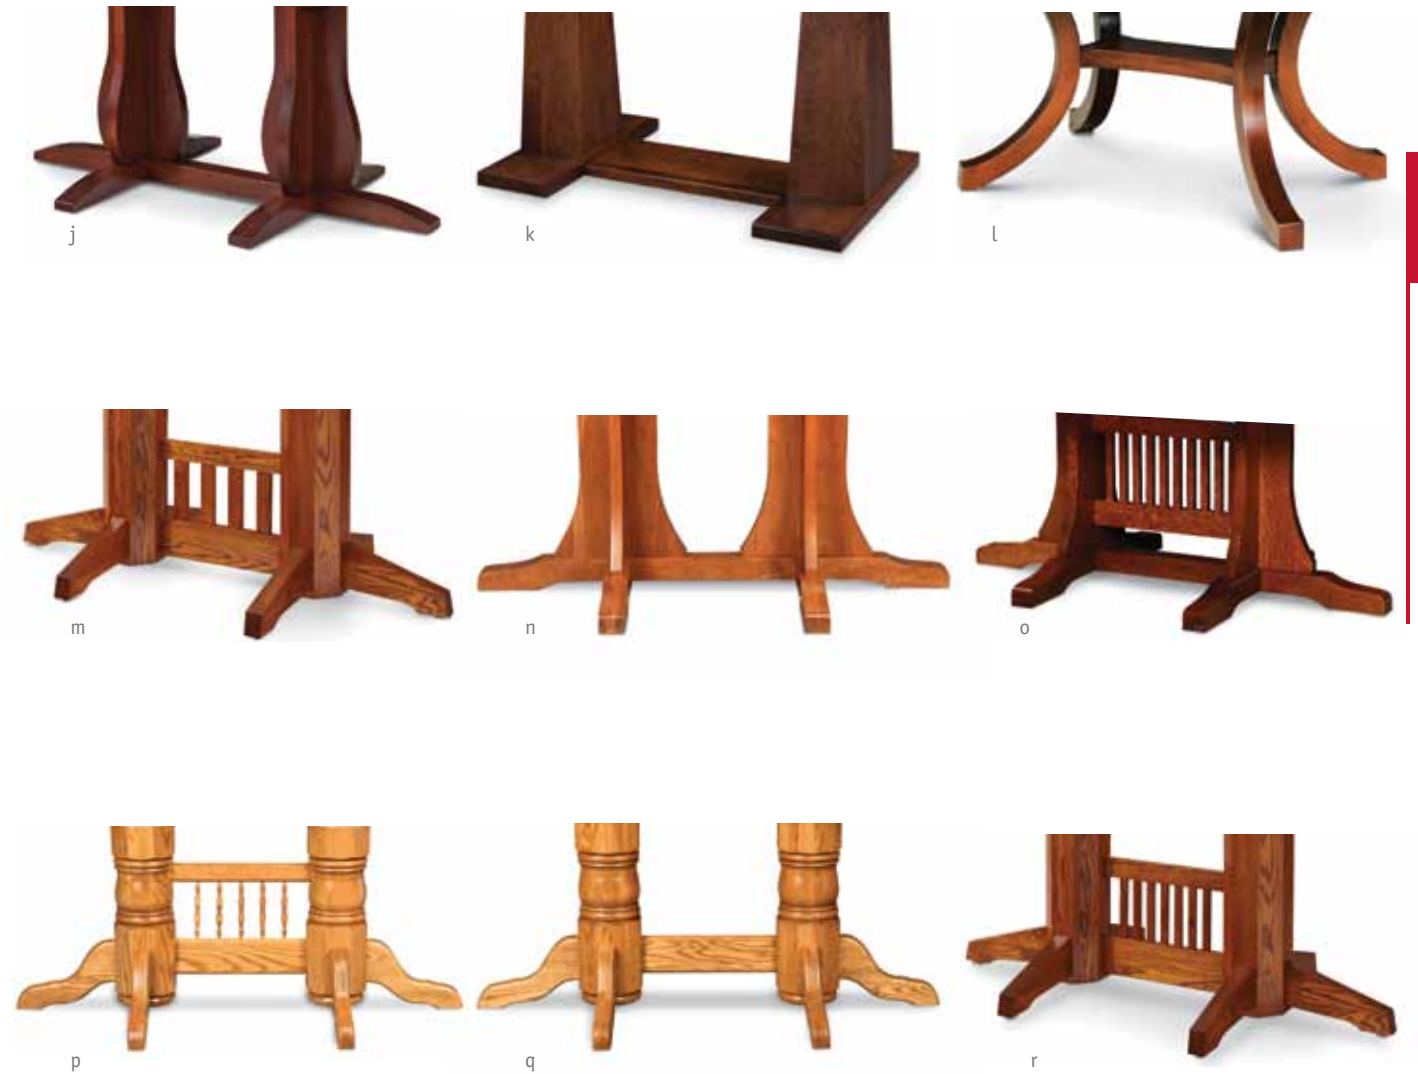

TABLE TOPS ARE 1" THICK. ALSO AVAILABLE IN 1½" THICK.

STEP 1 CHOOSE TABLE TOP SHAPE

- Banquet** SADTBANQ
- Boat** SADTBOAT  
Available with optional ebony inlay SA0EI (Aspen Style).
- Clipped Corners** SADTCLIP  
Clipped Corner 8½" long
- Empire** SADTEMP
- Shaker Hill** SADTHILL
- Oval** SADTOVAL
- Rectangle-No Radius Corners** SADT-R
- Rectangle-1" Radius Corners** SADT-R1
- Rectangle-3" Radius Corners** SADT-R3

STEP 3 CHOOSE EDGE

**Large Roundover** SATE-10

**Loft** SATE-20

**Beveled** SATE-30

**Small Roundover** SATE-40

**Lipped** SATE-50

**Aspen** SATE-60

**Queen Anne** SATE-70

**Medium Roundover** SATE-80

- a Adeline**
  - table height SAD-AD30
  - counter height SAD-AD36
  - bar height SAD-AD42

Not available on 38" w x 60" L.  
No aprons on self-storing leaves.
- b Albany**
  - table height SAD-AL30
  - counter height SAD-AL36
  - bar height SAD-AL42
- c Avalon**
  - table height SAD-AV30
  - counter height SAD-AV36
  - bar height SAD-AV42